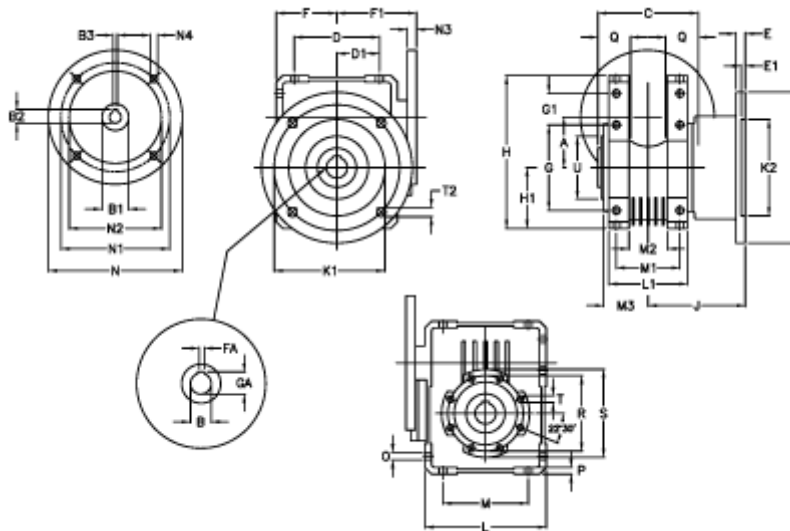

Article number: 392206310042536

Description: Worm Gear with Torque Limiter  
W63 L2-UF-100-P71B5

## Measures

A = 62.17	E = 11	H = 182.5	M = 102	N4 = 9	U = 75
B = 25	E1 = 5	H1 = 72.5	M1 = 76	O = 9.0	
B1 E7 = 14	F = 73	J = 116.0	M2 = 46	P = 8	
B2 = 16.3	F1 = 95	K = 180	M3 = 53	Q = 35	
B3 H9 = 5	FA = 8	K1 = 150	N = 160	R = 90	
C = 120	G = 102	K2 = 115	N1 = 130	S = 105	
D = 102.0	G1 = 37.5	L = 145	N2 = 110	T = M8x14	
D1 = 51.0	GA = 28.3	L1 = 94	N3 = 11.0	T2 = 11.0	